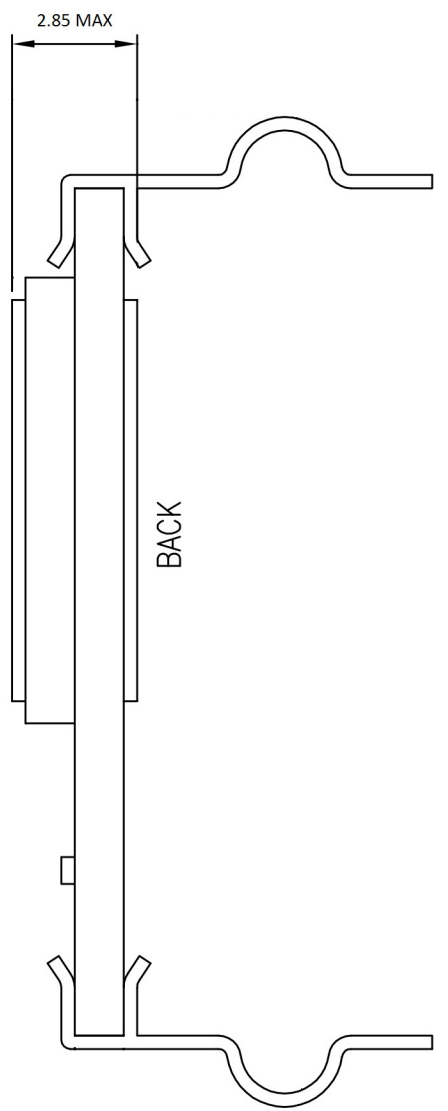

FRONT

Designed by:		TIC279
Checked by:		
Approved by:		
Filename:		
		Unit: mm