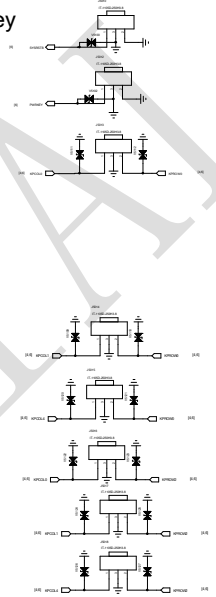

M-Sensor

Key